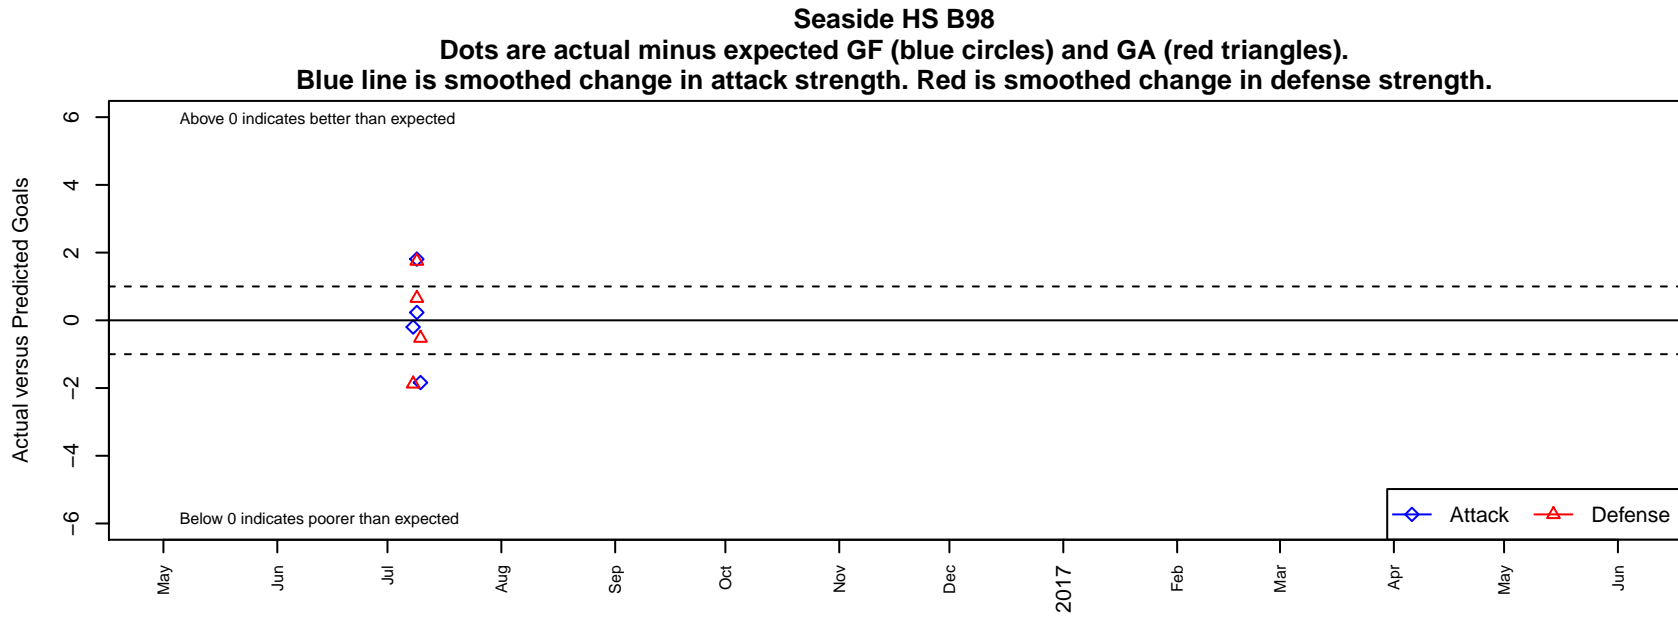

# Seaside HS B98

, OR  
B98 total strength=1352  
attack=7.58 defense=6.06  
notes= HS

alt names used:  
SEASIDE HIGHSEAGULLS

Venues played:  
2016 PCU Summer Classic High School Silver

<b>date</b>	<b>home</b>		<b>away</b>		<b>venue</b>	<b>pred.home</b>	<b>pred.away</b>
2016-07-10	Washington Timbers Green 1 B99	2	Seaside HS B98	0	2016 PCU Summer Classic High School Silv	1.47	1.84
2016-07-09	Crossfire Oregon Green II B00	0	Seaside HS B98	2	2016 PCU Summer Classic High School Silv	1.75	1.77
2016-07-09	Seaside HS B98	4	PCU Black B00	0	2016 PCU Summer Classic High School Silv	2.19	0.65
2016-07-08	NEU White B00	4	Seaside HS B98	1	2016 PCU Summer Classic High School Silv	2.12	1.20